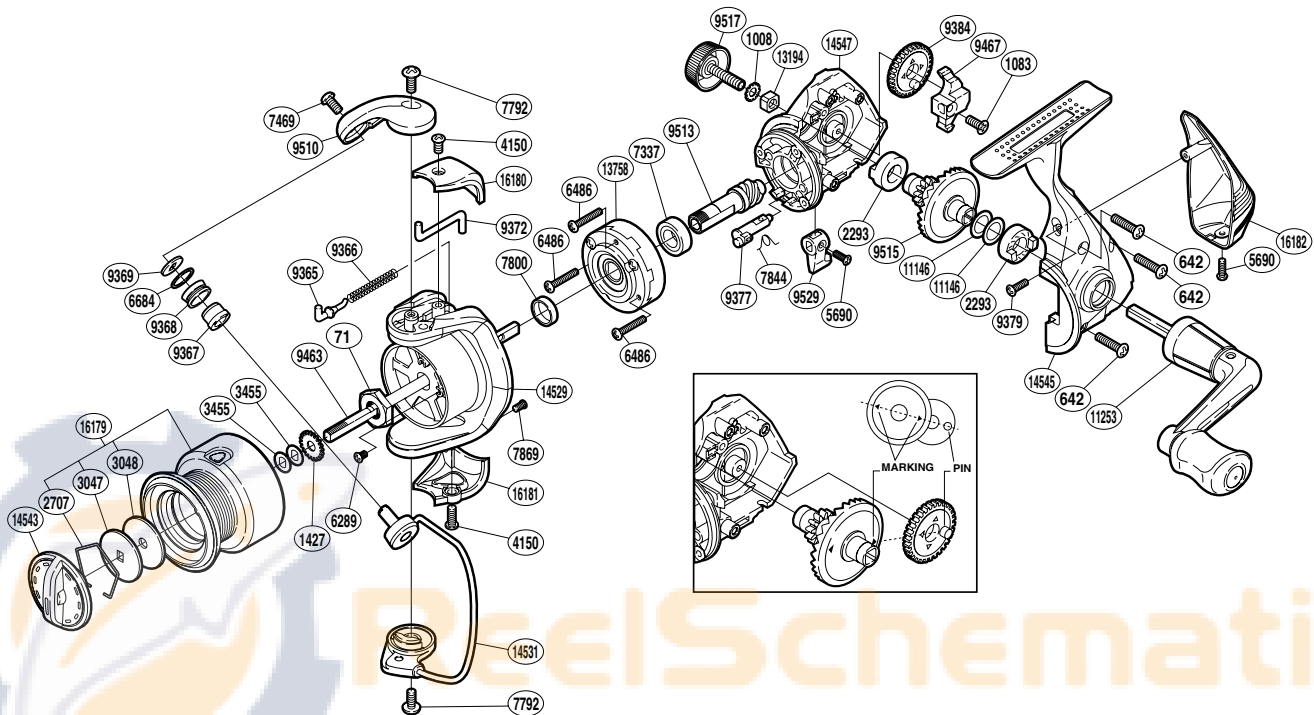

SHIMANO

ALIVIO

ALV-1000FD

(51SG701004G)

Please note that the number of adjusting washers may not be the same as shown in the exploded views. (Adjustment will vary with each individual product.)

Part No.	Description	Part No.	Description	Part No.	Description
RD 0071	Rotor Nut	RD 7792	Screw	RD 9515	Drive Gear
RD 0642	Screw	RD 7800	Rotor Ring	RD 9517	Handle Screw Cap
RD 1008	Handle Lock Washer	RD 7844	Anti-Reverse Cam Spring	RD 9529	Anti-Reverse Lever
RD 1083	Screw	RD 7869	Screw	RD11146	Washer
RD 1427	Spool Support	RD 9365	Bail Spring Guide	RD11253	Handle Assembly
RD 2293	Drive Gear Bushing	RD 9366	Bail Spring	RD13194	Handle Screw Lock
RD 2707	Drag Washers Retainer	RD 9367	Line Roller Bushing	RD13758	Roller Clutch Assembly
RD 3047	Key Washer	RD 9368	Line Roller	RD14529	Rotor
RD 3048	Drag Washer	RD 9369	Line Roller Washer	RD14531	Bail Assembly
RD 3455	Spool Washer	RD 9372	Bail Trip Lever	RD14543	Drag Knob
RD 4150	Screw	RD 9377	Anti-Reverse Cam	RD14545	Side Cover
RD 5690	Screw	RD 9379	Screw	RD14547	Body
RD 6289	Screw	RD 9384	Oscillating Gear	RD16179	Spool Assembly
RD 6486	Screw	RD 9463	Main Shaft	RD16180	Bail Spring Cover
RD 6684	Line Roller Spacer	RD 9467	Oscillating Slider	RD16181	Bail Hold Support Guard
RD 7337	Ball Bearing	RD 9510	Bail Arm	RD16182	Rear Protector
RD 7469	Screw	RD 9513	Pinion Gear		